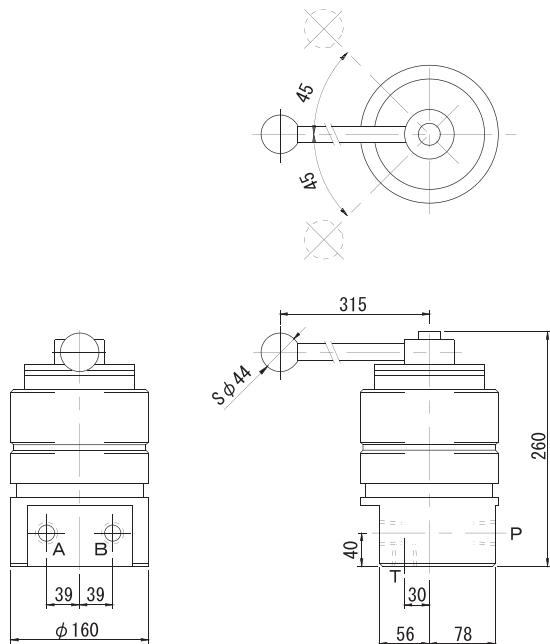

Direction-Control Valve (manual operation)

Hydraulic Valves

HOV-43 (H·P·C·T)、HOV-44 (H·P·C)

Note 1 :This port is only processed to HOV-43T and HOV-44 (H/P/C), and 43T is the DR port and 44 (H/P/C) is the T port.
Note 2 :This port is only processed to HOV-43 (H/P/C). The dimensions in brackets show that of HOV-44 (H/P/C).

HOV-44 T

※DR and the bottom T port are Rc3/8.

HOV-48 (H·P·C)

Change valve with flange (HOV-43/44 only)