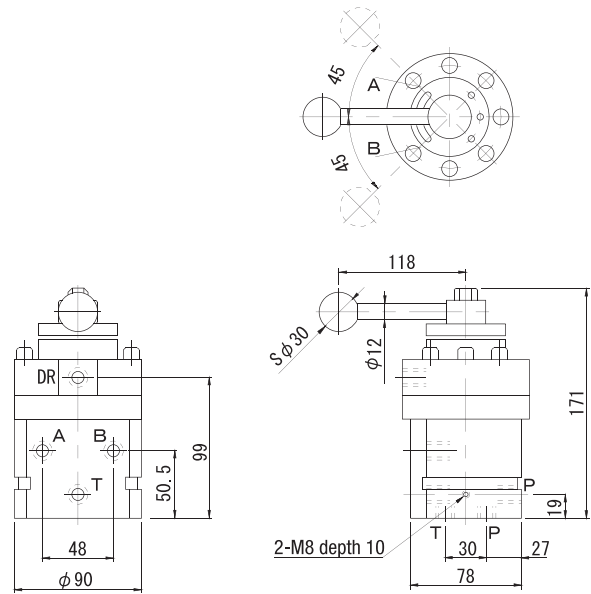

Direction-Control Valve (manual operation)

Hydraulic Valves

HOV-43 (H·P·C·T)、HOV-44 (H·P·C)

Note 1 :This port is only processed to HOV-43T and HOV-44 (H/P/C), and 43T is the DR port and 44 (H/P/C) is the T port.
Note 2 :This port is only processed to HOV-43 (H/P/C). The dimensions in brackets show that of HOV-44 (H/P/C).

HOV-44 T

※DR and the bottom T port are Rc3/8.

HOV-48 (H·P·C)

Change valve with flange (HOV-43/44 only)