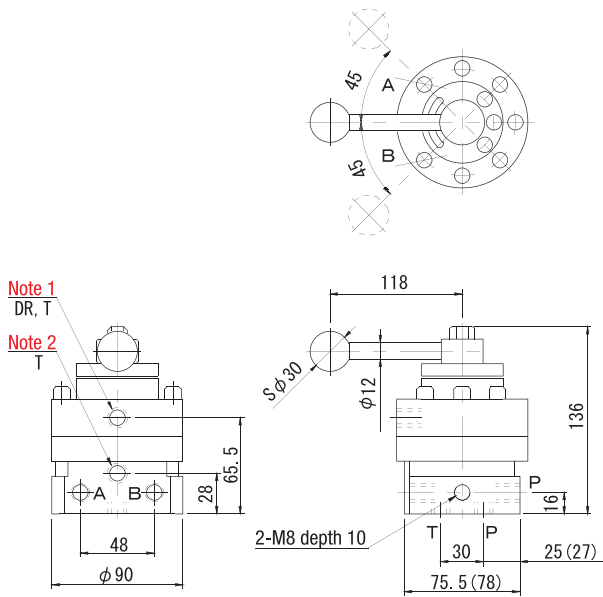

Direction-Control Valve (manual operation)

Hydraulic Valves

HOV-43 (H·P·C·T)、HOV-44 (H·P·C)

Note 1 :This port is only processed to HOV-43T and HOV-44 (H/P/C), and 43T is the DR port and 44 (H/P/C) is the T port.
Note 2 :This port is only processed to HOV-43 (H/P/C). The dimensions in brackets show that of HOV-44 (H/P/C).

HOV-44 T

※DR and the bottom T port are Rc3/8.

HOV-48 (H·P·C)

Change valve with flange (HOV-43/44 only)