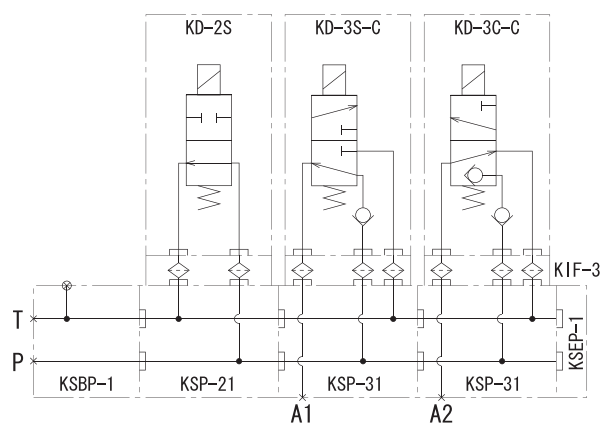

Esperblock (modular valve)

■KD Series Examples of setting using separately from the pump

●The connection diameter is Rc3/8 in all models.

Example of using one 2-way valve

Example of using one 3-way valve

Example of using more than one 2-way valve

Example of using more than one 3-way valve

Example of using more than one 2-way/3-way valve simultaneously

Hydraulic Valves