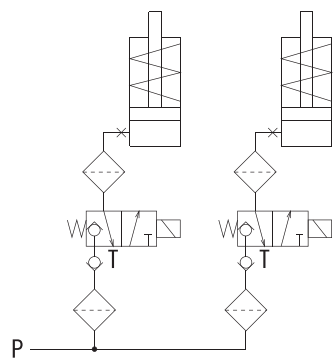

Esperblock (modular valve)

■KD Series Examples of setting using separately from the pump

●The connection diameter is Rc3/8 in all models.

Example of using one 2-way valve

Example of using one 3-way valve

Example of using more than one 2-way valve

Example of using more than one 3-way valve

Example of using more than one 2-way/3-way valve simultaneously

Hydraulic Valves