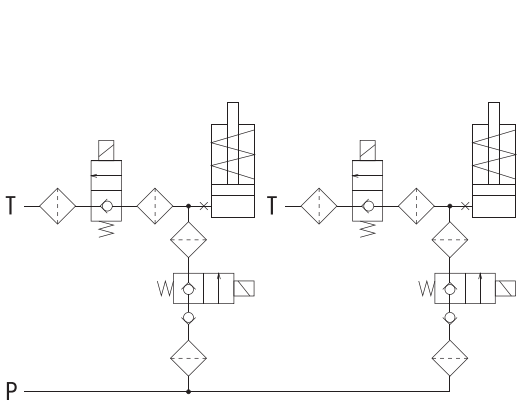

Esperblock (modular valve)

■KD Series Examples of setting using separately from the pump

●The connection diameter is Rc3/8 in all models.

Example of using one 2-way valve

Example of using one 3-way valve

Example of using more than one 2-way valve

Example of using more than one 3-way valve

Example of using more than one 2-way/3-way valve simultaneously

Hydraulic Valves