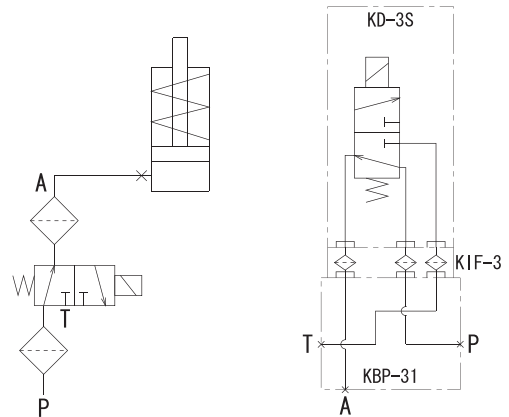

Esperblock (modular valve)

■KD Series Examples of setting using separately from the pump

●The connection diameter is Rc3/8 in all models.

Example of using one 2-way valve

Example of using one 3-way valve

Example of using more than one 2-way valve

Example of using more than one 3-way valve

Example of using more than one 2-way/3-way valve simultaneously

Hydraulic Valves