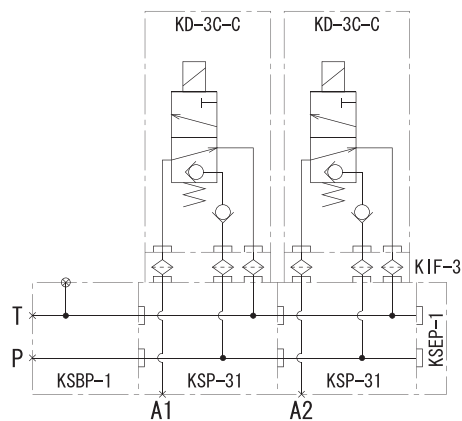

Esperblock (modular valve)

■KD Series Examples of setting using separately from the pump

●The connection diameter is Rc3/8 in all models.

Example of using one 2-way valve

Example of using one 3-way valve

Example of using more than one 2-way valve

Example of using more than one 3-way valve

Example of using more than one 2-way/3-way valve simultaneously

Hydraulic Valves