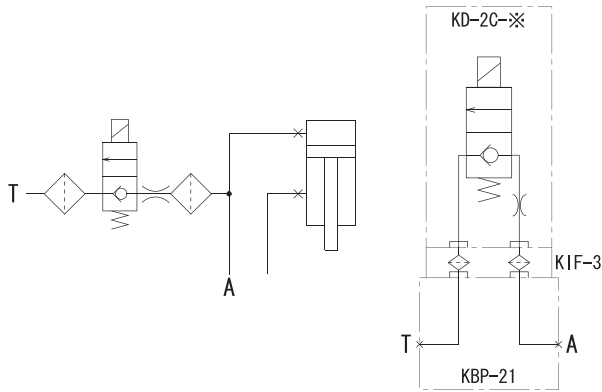

Esperblock (modular valve)

■KD Series Examples of setting using separately from the pump

●The connection diameter is Rc3/8 in all models.

Example of using one 2-way valve

Example of using one 3-way valve

Example of using more than one 2-way valve

Example of using more than one 3-way valve

Example of using more than one 2-way/3-way valve simultaneously

Hydraulic Valves