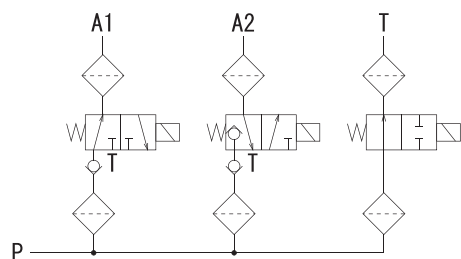

Esperblock (modular valve)

■KD Series Examples of setting using separately from the pump

●The connection diameter is Rc3/8 in all models.

Example of using one 2-way valve

Example of using one 3-way valve

Example of using more than one 2-way valve

Example of using more than one 3-way valve

Example of using more than one 2-way/3-way valve simultaneously

Hydraulic Valves