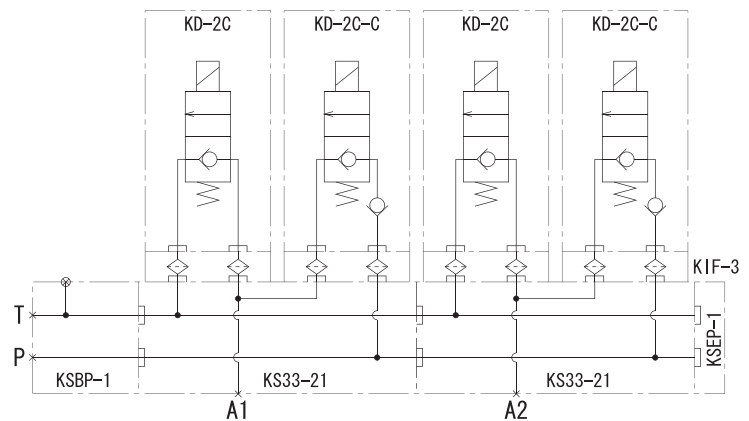

Esperblock (modular valve)

■KD Series Examples of setting using separately from the pump

●The connection diameter is Rc3/8 in all models.

Example of using one 2-way valve

Example of using one 3-way valve

Example of using more than one 2-way valve

Example of using more than one 3-way valve

Example of using more than one 2-way/3-way valve simultaneously

Hydraulic Valves