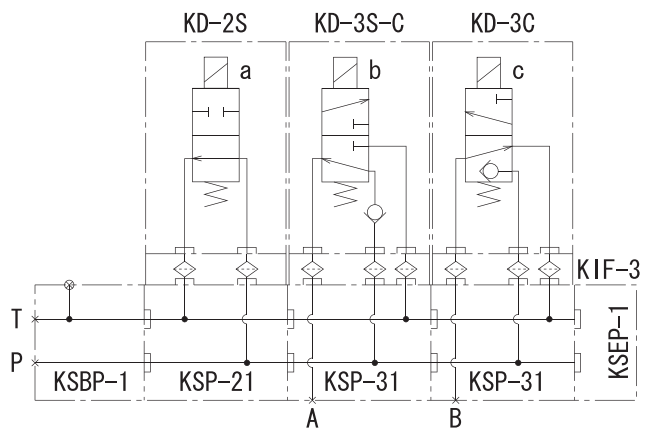

Esperblock (modular valve)

■KD Series Examples of combination of double-acting cylinders ●The connection diameter is Rc3/8 in all models.

Center bypass type

SOL a	ON	OFF	ON
SOL b	OFF	OFF	ON
SOL c	ON	OFF	OFF

Open center type

SOL a	ON	OFF	ON
SOL b	ON	OFF	OFF
SOL c	OFF	OFF	ON

A port blocked type

SOL a	ON	OFF	ON
SOL b	OFF	OFF	ON
SOL c	OFF	OFF	ON

P port blocked type

SOL a	ON	OFF	OFF
SOL b	OFF	OFF	ON