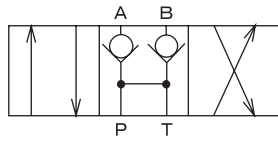

Esperblock (modular valve)

■KD Series Examples of combination of double-acting cylinders ●The connection diameter is Rc3/8 in all models.

Center bypass type

SOL a	ON	OFF	ON
SOL b	OFF	OFF	ON
SOL c	ON	OFF	OFF

Open center type

SOL a	ON	OFF	ON
SOL b	ON	OFF	OFF
SOL c	OFF	OFF	ON

A port blocked type

SOL a	ON	OFF	ON
SOL b	OFF	OFF	ON
SOL c	OFF	OFF	ON

P port blocked type

SOL a	ON	OFF	OFF
SOL b	OFF	OFF	ON