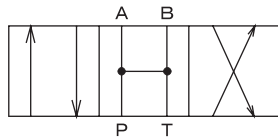

Esperblock (modular valve)

■KD Series Examples of combination of double-acting cylinders ●The connection diameter is Rc3/8 in all models.

Center bypass type

SOL a	ON	OFF	ON
SOL b	OFF	OFF	ON
SOL c	ON	OFF	OFF

Open center type

SOL a	ON	OFF	ON
SOL b	ON	OFF	OFF
SOL c	OFF	OFF	ON

A port blocked type

SOL a	ON	OFF	ON
SOL b	OFF	OFF	ON
SOL c	OFF	OFF	ON

P port blocked type

SOL a	ON	OFF	OFF
SOL b	OFF	OFF	ON