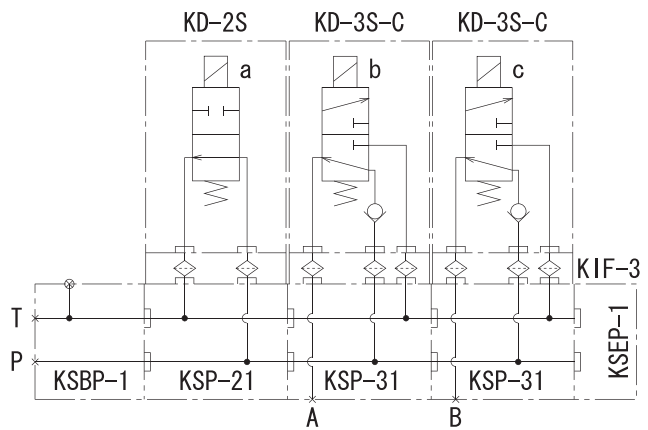

Esperblock (modular valve)

■KD Series Examples of combination of double-acting cylinders ●The connection diameter is Rc3/8 in all models.

Center bypass type

SOL a	ON	OFF	ON
SOL b	OFF	OFF	ON
SOL c	ON	OFF	OFF

Open center type

SOL a	ON	OFF	ON
SOL b	ON	OFF	OFF
SOL c	OFF	OFF	ON

A port blocked type

SOL a	ON	OFF	ON
SOL b	OFF	OFF	ON
SOL c	OFF	OFF	ON

P port blocked type

SOL a	ON	OFF	OFF
SOL b	OFF	OFF	ON