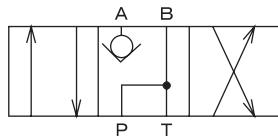

Esperblock (modular valve)

■KD Series Examples of combination of double-acting cylinders ●The connection diameter is Rc3/8 in all models.

Center bypass type

SOL a	ON	OFF	ON
SOL b	OFF	OFF	ON
SOL c	ON	OFF	OFF

Open center type

SOL a	ON	OFF	ON
SOL b	ON	OFF	OFF
SOL c	OFF	OFF	ON

A port blocked type

SOL a	ON	OFF	ON
SOL b	OFF	OFF	ON
SOL c	OFF	OFF	ON

P port blocked type

SOL a	ON	OFF	OFF
SOL b	OFF	OFF	ON