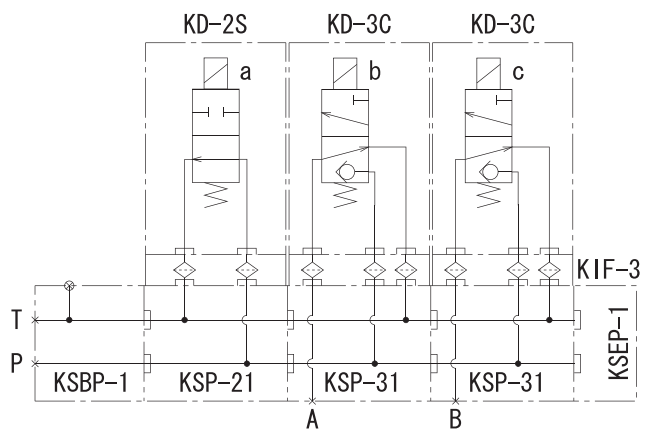

Esperblock (modular valve)

■KD Series Examples of combination of double-acting cylinders ●The connection diameter is Rc3/8 in all models.

Center bypass type

SOL a	ON	OFF	ON
SOL b	OFF	OFF	ON
SOL c	ON	OFF	OFF

Open center type

SOL a	ON	OFF	ON
SOL b	ON	OFF	OFF
SOL c	OFF	OFF	ON

A port blocked type

SOL a	ON	OFF	ON
SOL b	OFF	OFF	ON
SOL c	OFF	OFF	ON

P port blocked type

SOL a	ON	OFF	OFF
SOL b	OFF	OFF	ON