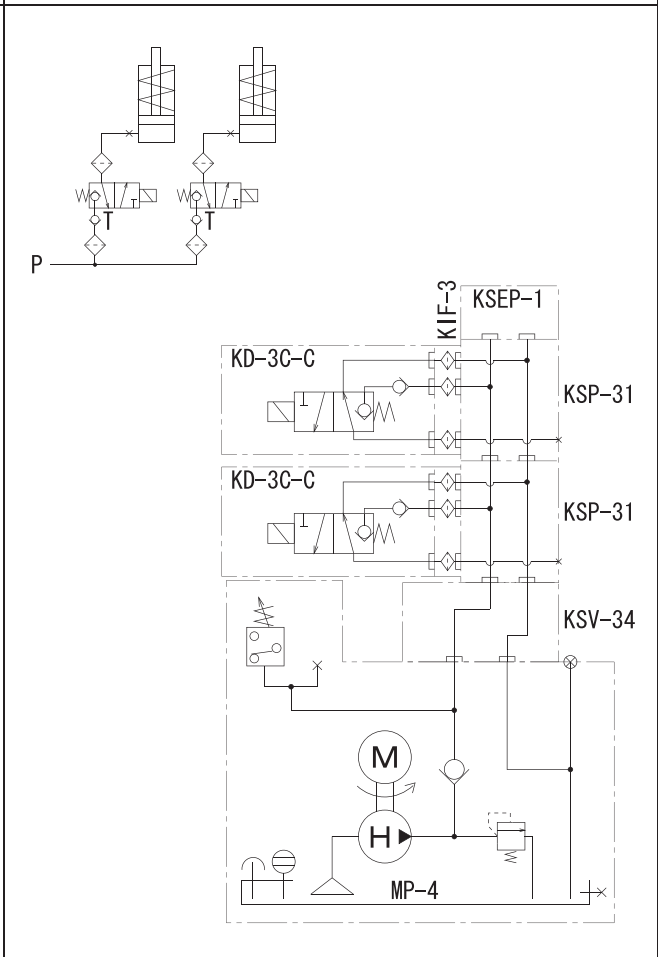

Esperblock (modular valve)

■ KD Series Examples of setting stacked to the pump

● The connection diameter is Rc3/8 in all models.

Hydraulic Valves

Esperblock (modular valve)

■KD Series Example of setting stacked to the pump

●The connection diameter is Rc3/8 in all models.

Hydraulic Valves