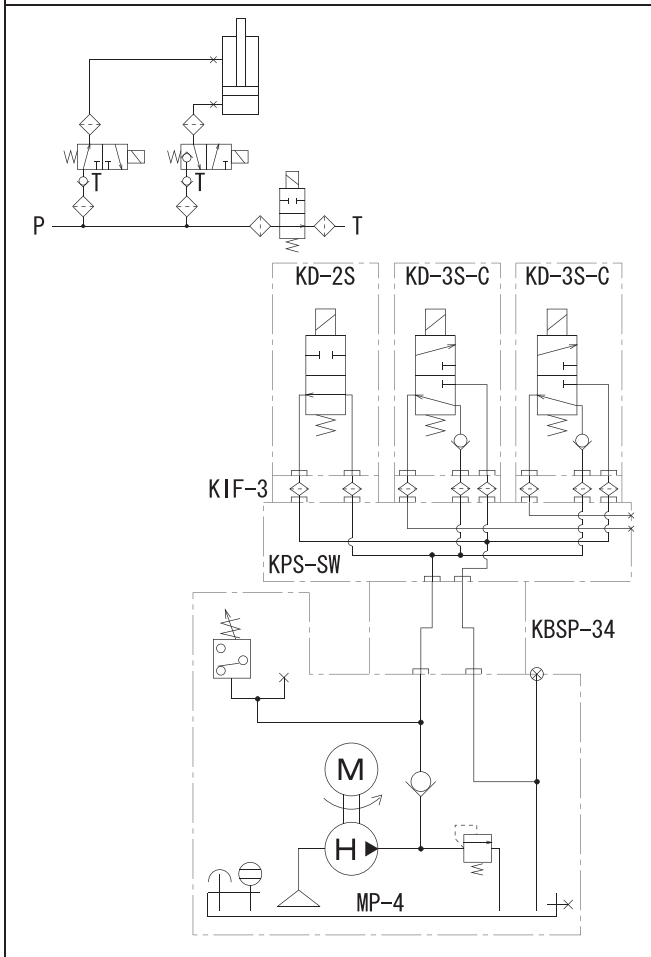

Esperblock (modular valve)

■ KD Series Examples of setting stacked to the pump

● The connection diameter is Rc3/8 in all models.

Hydraulic Valves

Esperblock (modular valve)

■KD Series Example of setting stacked to the pump

●The connection diameter is Rc3/8 in all models.

Hydraulic Valves