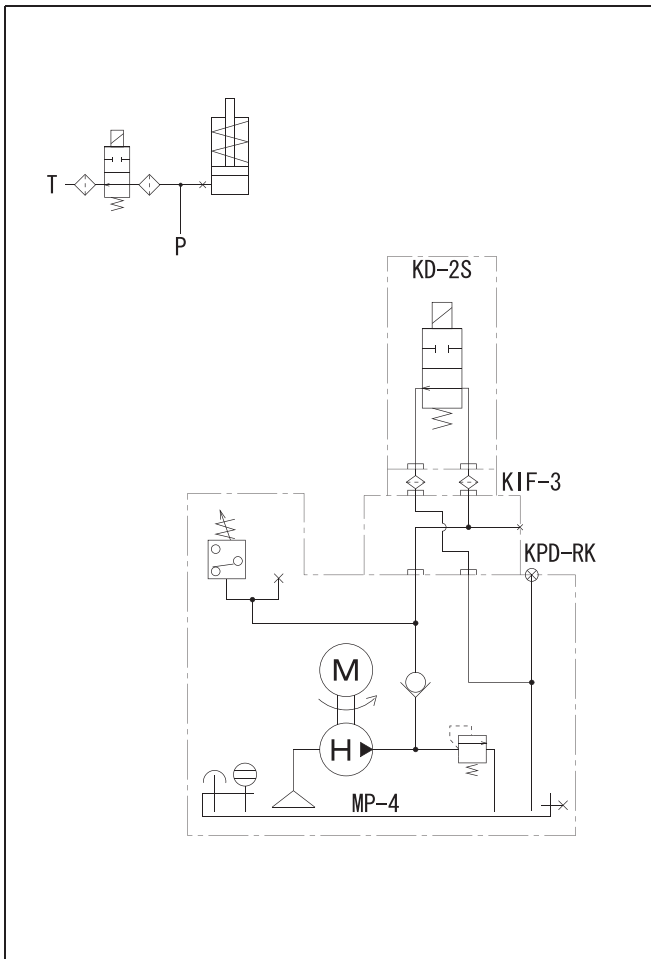

Esperblock (modular valve)

■ KD Series Examples of setting stacked to the pump

● The connection diameter is Rc3/8 in all models.

Hydraulic Valves

Esperblock (modular valve)

■KD Series Example of setting stacked to the pump

●The connection diameter is Rc3/8 in all models.

Hydraulic Valves