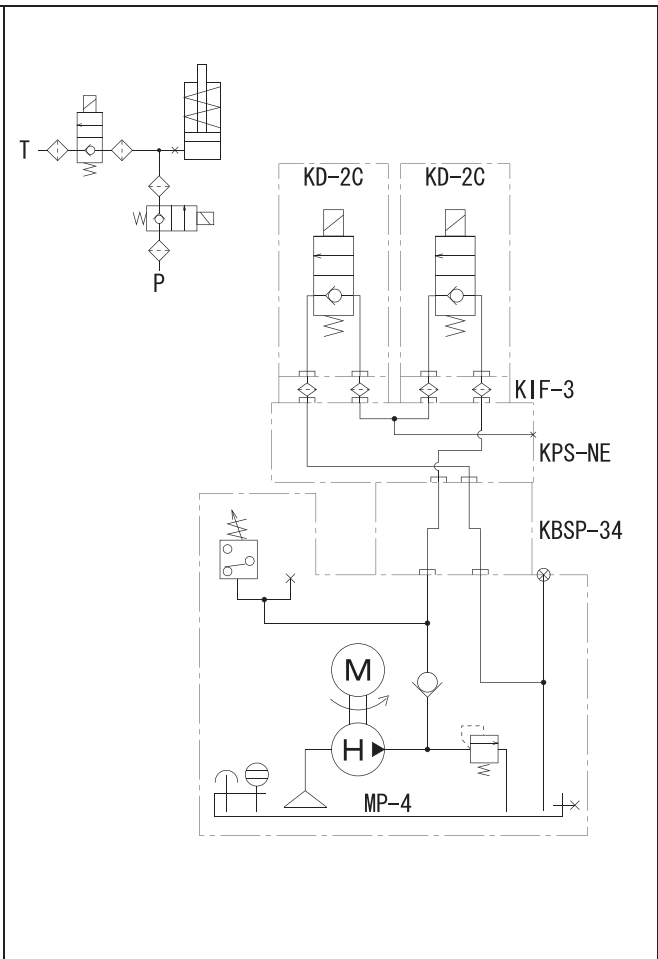

Esperblock (modular valve)

■ KD Series Examples of setting stacked to the pump

● The connection diameter is Rc3/8 in all models.

Hydraulic Valves

Esperblock (modular valve)

■KD Series Example of setting stacked to the pump

●The connection diameter is Rc3/8 in all models.

Hydraulic Valves